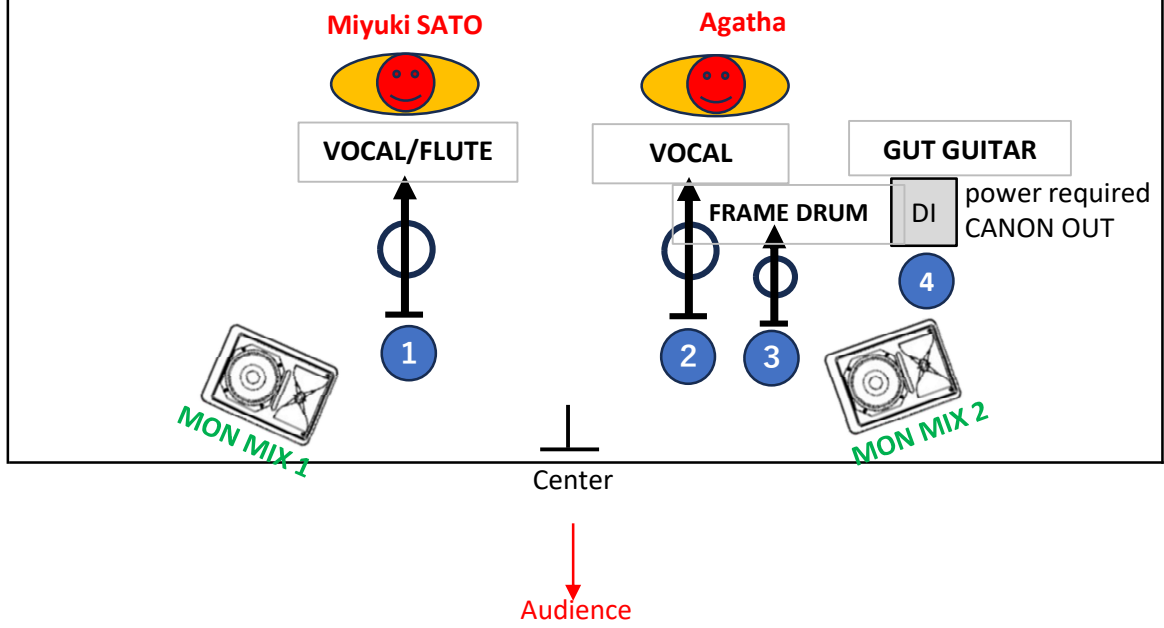

Suzumeno Tears PLOT

SUZUMENO TEARS

technical memo

1) PATCH				
#	INSTRUMENTS	MIC	STANDS	MEMO
1	Vocal / Flute	SM58	high boom	
2	Vocal	SM58	high boom	
3	Frame Drum	SM57	short boom	
4	Gut Guitar	DI	<none>	
5				
6				
7				
8				
9				

1) BACKLINE				
#	EQUIPMENT	DETAILS	QTTY	MEMO
1	guitar stand		1	
2	percussion table		1	
3	orchestra stand		2	
4				
5				
6				
7				
8				
9				

3) MONITORS				
#	SPEAKER	POSITION	MIX	MEMO
1	MONITOR #1	Vocal Left	#1	
2	MONITOR #2	Guitar	#2	
3				
4				